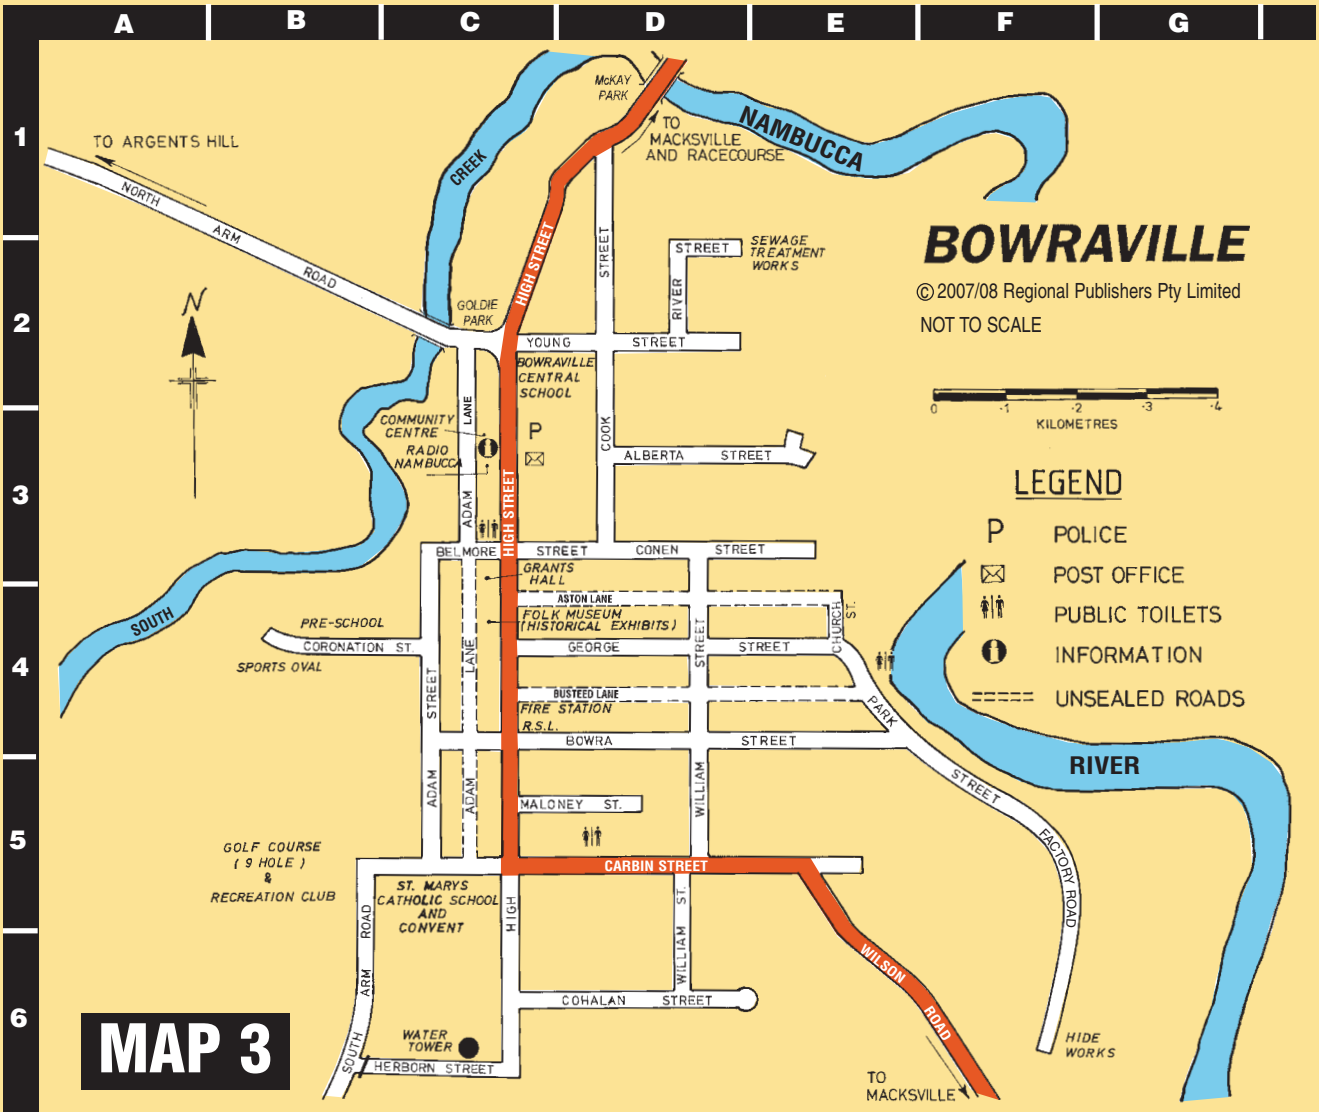

Where you're always welcome!

BOWLS!
Men's, Women's and Mixed

GOLF!
9 hole course, visitors welcome

DANCING!
Social every Wednesday night

SQUASH!
2 Courts for hire

BINGO!
Tuesdays 11am

PLUS!
FRIDAY NIGHT BISTRO
with Raffles and Members Draw!

There's something for everyone at
Bowraville Recreation Club

South Arm Road Ph: 65647349
Ph: 6564 7349

Map Ref: Map 3 E3

ANTIQUES & COLLECTABLES
Friendly Service

Antiques, Collectables & Gifts

POST OFFICE OPEN - SAT MORNINGS

You're Welcome to call in and browse!
Full on-line **POST** and Banking facilities.
Hours: Mon. to Fri. 9am-5pm; Sat. 9am-12.

BOWRAVILLE LICENSED POST OFFICE
HIGH ST, BOWRAVILLE PH: 6564 7169
Map ref: Map 3; C3

Map Ref: Map 3; C3

BOWRA REAL ESTATE
Your Local Agent

• SALES • PROPERTY MANAGEMENT

Find us on R/E.com
02 6564 7500
Mobile: 0428 556 452
Email: ray.hanly@bigpond.com
Fax: 6564 7511 35 High St, Bowraville 2449

BOWRA BAMBOO NURSERY & GARDENS

GARDENS: A spectacular display of clumping bamboos
NURSERY: Sympodial (clumping) bamboos & exotic trees - WHOLESALE TO THE PUBLIC
LA CASITA: Gift shop including colourful Andean clothes, rugs and much more

Open by appointment call 6564 8089
Our gardens feature over 400 bamboos amid beautiful rolling green hills
2km along Bellingen Road from Bowraville Map Ref: Map Regional; F4
188 Bellingen Rd, Bowraville 6564 8089